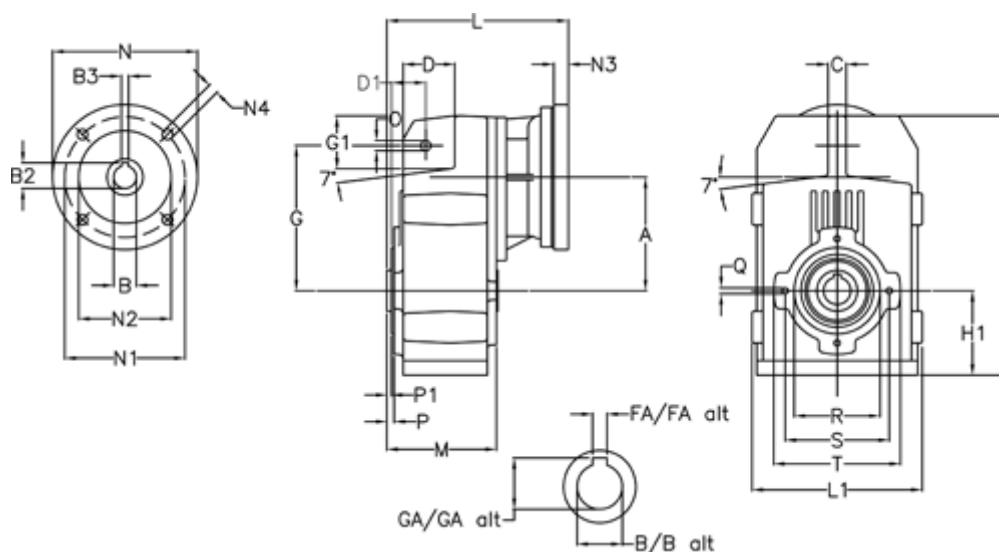

Article number: 29560315083225

Description: Shaft mounted gear
A313H35-150,8-P71B5

Measures

A = 150.50	FA = 10	M = 125.0	Q = M10x17
B = 35	G = 170	N = 160	R = 110
B1 = 14	G1 = 84.0	N1 = 130	S = 130
B2 = 16.3	GA = 38.3	N2 = 110	T = 150
B3 = 5	H = 326.0	N4 = M8x16	
C = 20	H1 = 102.0	O = 13	
D = 68.0	L = 225.5	P = 6.5	
D1 = 54.0	L1 = 210	P1 = 3.5	